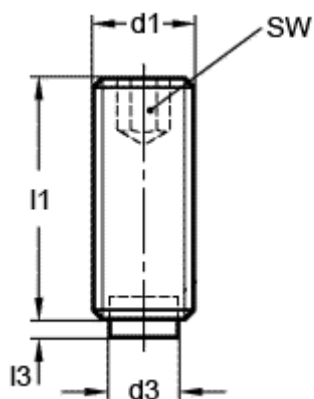

Data Sheet

Article number: 20931696
Description: E+G Grub screw
GN 913.3-M12-100-KU

Measures

$d1 = M12$
 $d3 = 8$
 $l1 = 100.0$
 $l3 = 2.1$
 $SW = 6.0$